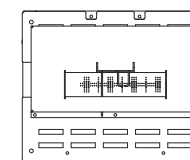

DIMENSIONS