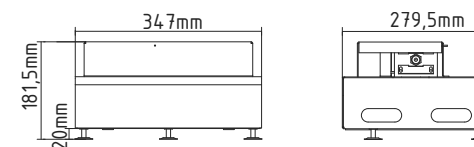

SPECIFICATION

FUEL OPTION		G20 / G25 (NATURAL GAS)	G30 / G31 (LPG)
Heat output	kW [Hi]	3,0	3,8
Gas consumption	kg/h	-	max. 0,30
Gas consumption	m ³ /h	max. 0,32	-
Flue system	mm	conventional flue	
Combustion system	-	open	
Power supply	V	230	

DIMENSIONS

AVAILABLE DECORATIVE ACCESSORIES

OPTIONAL